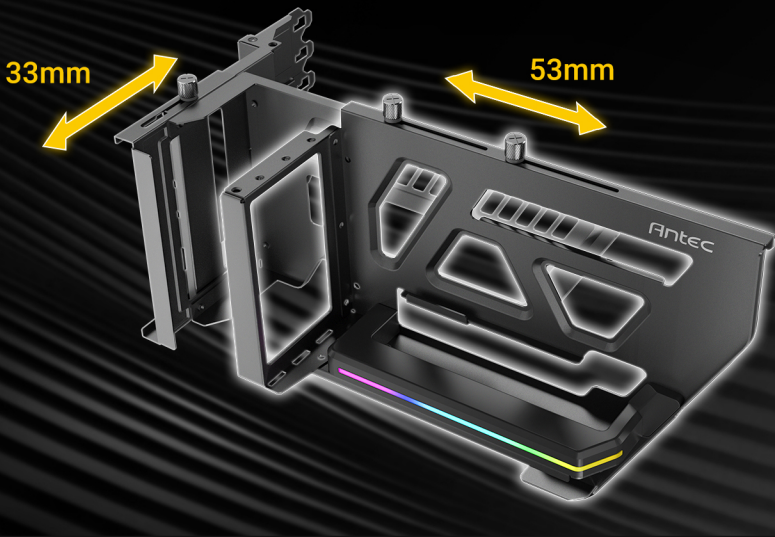

TOOL-FREE MULTI-DIRECTIONAL ADJUST

53mm horizontally and 33mm towards the side panel.

SUPPORTS ALL STANDARD E-ATX & ATX CHASSIS

Fit all types of PCI slot.