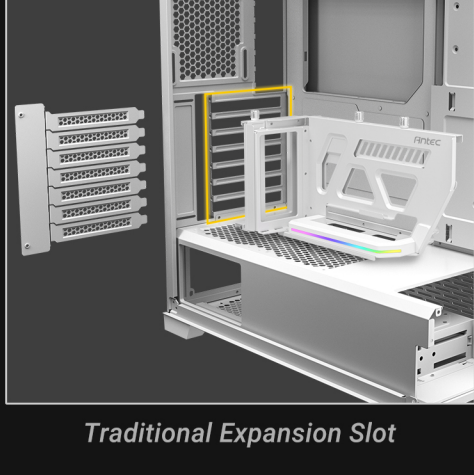

Traditional Expansion Slot

SUPPORTS ALL STANDARD M-ATX CHASSIS

Remove the small iron piece to mount the bracket on M-ATX cases.