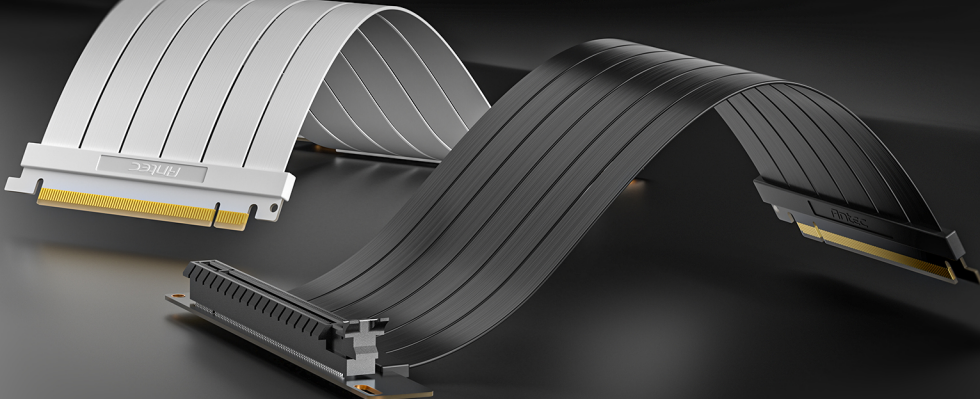

SHIFT ARGB

Vertical GPU bracket with PCI-E 4.0 riser cable

SHOWCASE YOUR GLARING GRAPHICS CARD VERTICALLY

Compatible with graphics cards of any length and up to 3-slot wide.

PCI-E 4.0 RISER CABLE

Perfectly compatible with the latest GPU **up to RTX 4090**. 190mm long, which is the most ideal length of cable to pair with the bracket that prevents poor performance or insufficient space.

TOOL-FREE MULTI-DIRECTIONAL ADJUST

53mm horizontally and 33mm towards the side panel.

SUPPORTS ALL STANDARD E-ATX & ATX CHASSIS

Fit all types of PCI slot.

SUPPORTS ALL STANDARD M-ATX CHASSIS

Remove the small iron piece to mount the bracket on M-ATX cases.

VERTICAL SUPPORT BRACE

54mm of adjustable range to reach the bottom of huge cases.

ARGB LIGHTING EFFECT SYNC

Extendable 3-Pin Daisy-Chain ARGB connector provides a much easier way to integrate ARGB lighting with motherboard and other components.

BEST GPU COOLING DESIGN

Cut-out vent holes facilitate heat dissipation and avoid blocking the airflow.

DIMENSIONS

SPECIFICATION

Model Name		Riser Cable	
Shift ARGB Black	AT-ARCVB-BK190-A-PCIE4-RTX40	Color	Black / White
Shift ARGB White	AT-ARCVB-W190-A-PCIE4-RTX40	Cable Length	190 mm
GPU Bracket		PCIe Standard	PCIe 4.0 x 16
Color	Black ARGB / White ARGB	Compatibility	PCIe 4.0 and older
Dimensions	284.1(L) x 145(W) x 133.1(H) mm (close) 337.6(L) x 178(W) x 195.6(H) mm (open)	Rated Voltage	DC 12V
Supported Chassis Type	E-ATX, ATX, Micro ATX(Conditional)	Rated Current	5A
Supported Graphics Cards	Max. 3 slots wide	General	
PCI Slot Number	Min. 4 PCI slots required	Net Weight	0.94kg
LED Type	3-Pin 5V ARGB Connectors	Gross Weight	1.13kg
		Warranty	1 year
		UPC#	0-761345-77801-5 Shift ARGB Black 0-761345-77802-2 Shift ARGB White