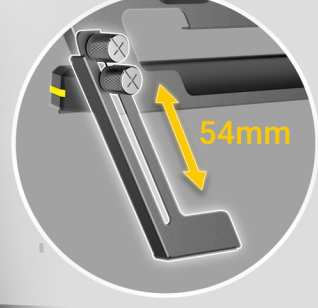

VERTICAL SUPPORT BRACE

54mm of adjustable range to reach the bottom of huge cases.