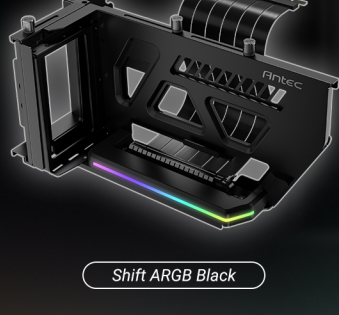

SHIFT ARGB

Vertical GPU bracket with PCI-E 4.0 riser cable

Shift ARGB Black