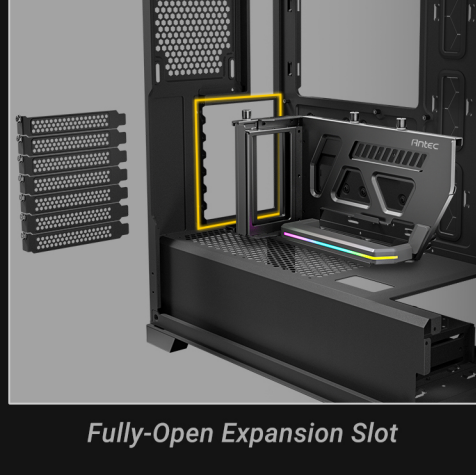

Fully-Open Expansion Slot