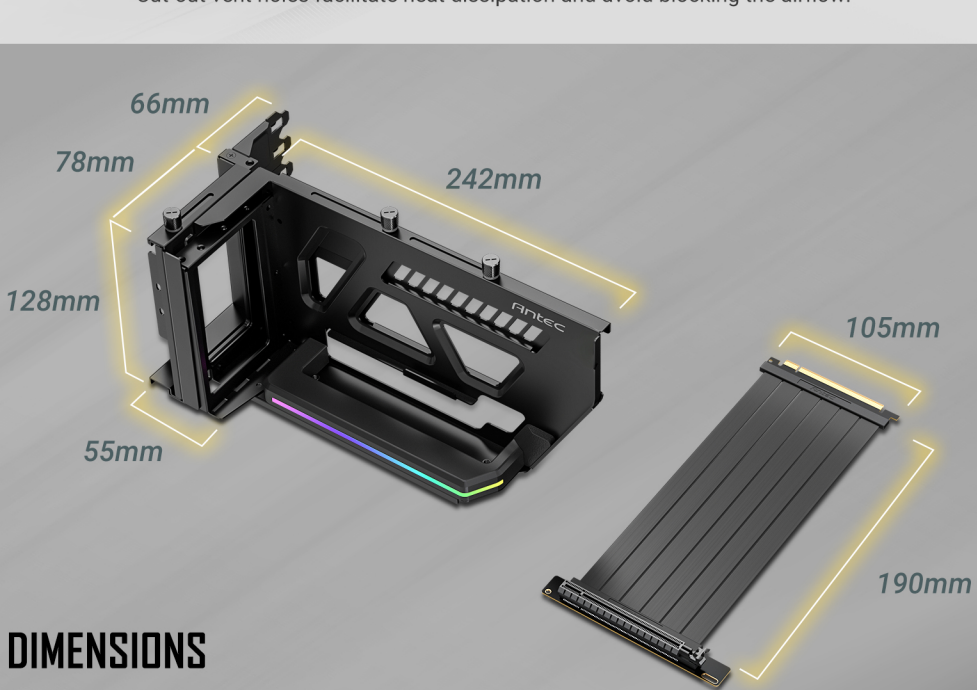

BEST GPU COOLING DESIGN

Cut-out vent holes facilitate heat dissipation and avoid blocking the airflow.

DIMENSIONS

SPECIFICATION

Model Name		Riser Cable	
Shift ARGB Black	AT-ARCVB-BK190-A-PCIE4-RTX40	Color	Black / White
Shift ARGB White	AT-ARCVB-W190-A-PCIE4-RTX40	Cable Length	190 mm
GPU Bracket		PCIe Standard	PCIe 4.0 x 16
Color	Black ARGB / White ARGB	Compatibility	PCIe 4.0 and older
Dimensions	284.1(L) x 145(W) x 133.1(H) mm (close) 337.6(L) x 178(W) x 195.6(H) mm (open)	Rated Voltage	DC 12V
Supported Chassis Type	E-ATX, ATX, Micro ATX(Conditional)	Rated Current	5A
Supported Graphics Cards	Max. 3 slots wide	General	
PCI Slot Number	Min. 4 PCI slots required	Net Weight	0.94kg
LED Type	3-Pin 5V ARGB Connectors	Gross Weight	1.13kg
		Warranty	1 year
		UPC#	0-761345-77801-5 Shift ARGB Black 0-761345-77802-2 Shift ARGB White