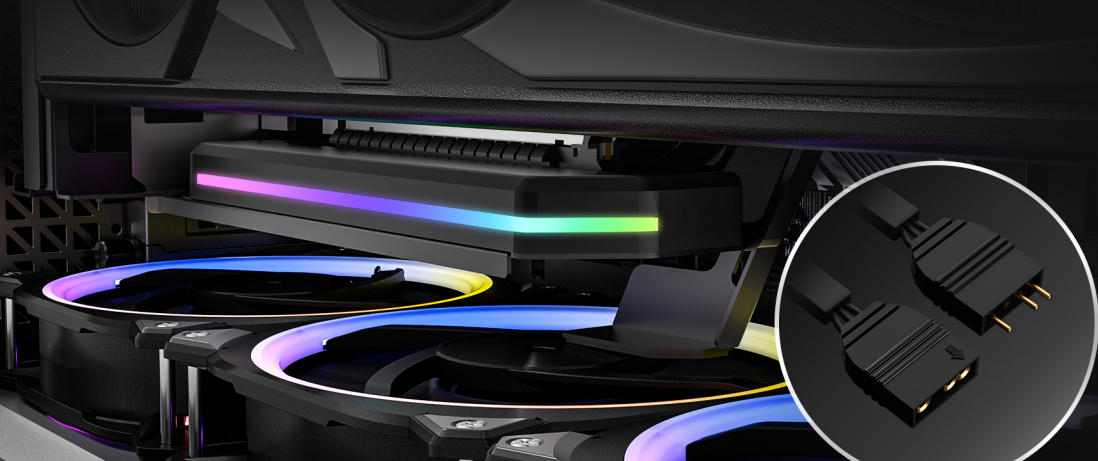

SHIFT ARGB

Vertical GPU bracket with PCI-E 4.0 riser cable

SHOWCASE YOUR GLARING GRAPHICS CARD VERTICALLY

Compatible with graphics cards of any length and up to 3-slot wide.

PCI-E 4.0 RISER CABLE

Perfectly compatible with the latest GPU **up to RTX 4090**. 190mm long, which is the most ideal length of cable to pair with the bracket that prevents poor performance or insufficient space.

TOOL-FREE MULTI-DIRECTIONAL ADJUST

53mm horizontally and 33mm towards the side panel.

SUPPORTS ALL STANDARD E-ATX & ATX CHASSIS

Fit all types of PCI slot.

SUPPORTS ALL STANDARD M-ATX CHASSIS

Remove the small iron piece to mount the bracket on M-ATX cases.

VERTICAL SUPPORT BRACE

54mm of adjustable range to reach the bottom of huge cases.

ARGB LIGHTING EFFECT SYNC

Extendable 3-Pin Daisy-Chain ARGB connector provides a much easier way to integrate ARGB lighting with motherboard and other components.

BEST GPU COOLING DESIGN

Cut-out vent holes facilitate heat dissipation and avoid blocking the airflow.

DIMENSIONS

SPECIFICATION

Model Name		Riser Cable	
Shift ARGB Black	AT-ARCVB-BK190-A-PCIE4-RTX40	Color	Black / White
Shift ARGB White	AT-ARCVB-W190-A-PCIE4-RTX40	Cable Length	190 mm
GPU Bracket		PCIe Standard	PCIe 4.0 x 16
Color	Black ARGB / White ARGB	Compatibility	PCIe 4.0 and older
Dimensions	284.1(L) x 145(W) x 133.1(H) mm (close) 337.6(L) x 178(W) x 195.6(H) mm (open)	Rated Voltage	DC 12V
Supported Chassis Type	E-ATX, ATX, Micro ATX(Conditional)	Rated Current	5A
Supported Graphics Cards	Max. 3 slots wide	General	
PCI Slot Number	Min. 4 PCI slots required	Net Weight	0.94kg
LED Type	3-Pin 5V ARGB Connectors	Gross Weight	1.13kg
		Warranty	1 year
		UPC#	0-761345-77801-5 Shift ARGB Black 0-761345-77802-2 Shift ARGB White